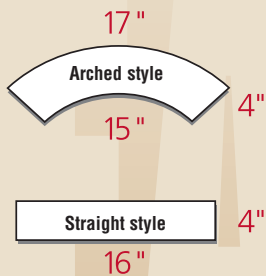

# BLANK UNIFORM NAMEPLATES

**BLANK UNIFORM NAMEPLATES**

**7510/7520 LIST 2.00**  
**7530/7540**

Features: **Fully finished edges**  
 Sizes: **One size only**

**Column 1 • 7510**  
**14 OZ. POLYESTER**  
**ARCH DESIGN**

- 1D - Royal
- 2D - Scarlet
- 3D - Kelly
- 4D - Black
- 5D - White
- 6D - Gold
- 7D - Navy
- 8D - Orange
- 9D - Maroon
- 10D - Teal
- 22D - Purple
- 26D - Dk. Green
- 33D - Silver

**Column 3 • 7530**  
**14 OZ. POLYESTER**  
**STRAIGHT DESIGN**

- 1 - Royal
- 2 - Scarlet
- 4 - Black
- 5 - White
- 7 - Navy
- 9 - Maroon
- 10 - Teal
- 22 - Purple
- 26 - Dk. Green
- 33 - Silver
- 44 - Col. Blue

**Column 4 • 7540**  
**POLYESTER DAZZLE**  
**STRAIGHT DESIGN**

NAMEPLATE DIMENSIONS