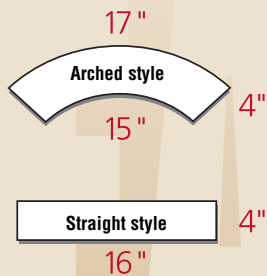

Style: **Adult Flexible Fit Cap**
 Fabric: **64% Acrylic / 24% Nylon / 10% Wool / 2% Lycra**
 Features: **Flexible headband for secure, comfortable fit**
Gray undervisor and Pre-curved PE visor board
 Sizes: **S/M (6585) Fits sizes 6 7/8 - 7 3/8**
M/L (6586) Fits sizes 7 1/4 - 7 3/4

COLORS

- 1 - Royal
- 2 - Scarlet
- 4 - Black
- 7 - Navy

BLANK UNIFORM NAMEPLATES

BLANK UNIFORM NAMEPLATES

7510/7520 LIST 2.00
7530/7540

Features: **Fully finished edges**
 Sizes: **One size only**

NAMEPLATE DIMENSIONS

Column 1 • 7510
14 OZ. POLYESTER
ARCH DESIGN

- 1 - Royal
- 2 - Scarlet
- 4 - Black
- 5 - White
- 7 - Navy
- 9 - Maroon
- 10 - Teal
- 22 - Purple
- 26 - Dk. Green
- 33 - Silver
- 44 - Col. Blue

Column 2 • 7520
POLYESTER DAZZLE
ARCH DESIGN

- 1D - Royal
- 2D - Scarlet
- 3D - Kelly
- 4D - Black
- 5D - White
- 6D - Gold
- 7D - Navy
- 8D - Orange
- 9D - Maroon
- 10D - Teal
- 22D - Purple
- 26D - Dk. Green
- 33D - Silver

Column 3 • 7530
14 OZ. POLYESTER
STRAIGHT DESIGN